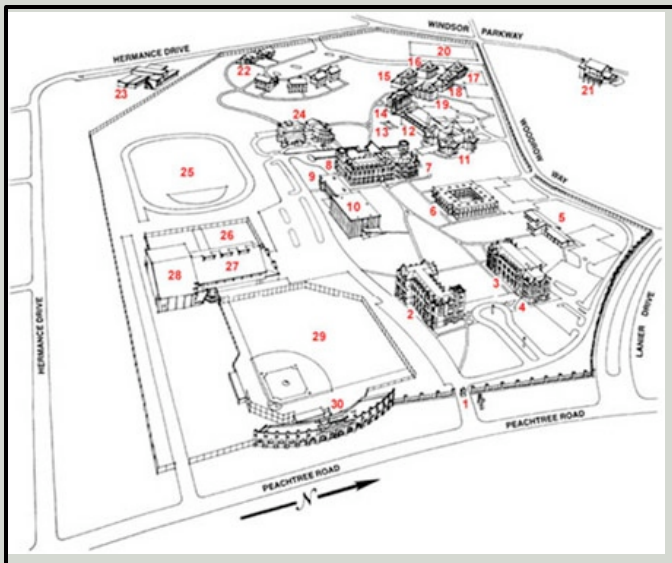

LUKESPORTS

Atlanta:

Sports league for charter schools providing soccer, flag football, basketball and cheerleading.

Directions to Oglethorpe University | 4484 Peachtree Road NE, Atlanta, GA 30319

Take I-85 North from Atlanta:

- Take Exit 89 - North Druid Hills Road.
- Head west, (Turning Left off of the ramp)
- Go approximately 2 miles on North Druid Hills Road.
- **Note: North Druid Hills Road bears off to the right after the third traffic light.**
- When you reach Peachtree Road, turn right and head north on Peachtree Road for 1 mile.
- Oglethorpe University will be on your left.

LUKESPORTS – FIELD #20

By MARTA:

- Oglethorpe University is conveniently located one mile north of the Brookhaven MARTA train station on Peachtree Road. The Brookhaven MARTA stop (labeled **NE-8** on MARTA maps) is located on MARTA's "Northeast" line and may require a change of trains at the Lindbergh station. Taxis are usually available, or you can transfer to the #25 bus line.