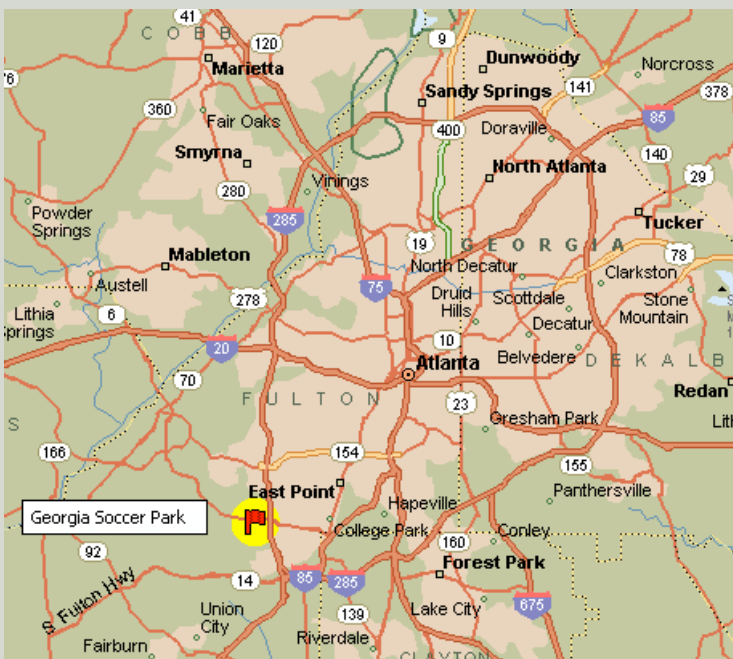

## Georgia Soccer Park Location

The Georgia Soccer Park is located off Camp Creek Parkway just outside of Interstate 285. It is near the new Camp Creek Marketplace Shopping Center in East Point, on the Southwest side of Atlanta.

**The address is: 3895 Ben Hill Road, East Point, GA 30349**

See below for detailed directions and alternate directions from GSP to I-285 North to avoid Camp Creek Parkway traffic.

Page 1 of 3

## Detailed Directions

Take Interstate 285 to exit 2, Camp Creek Parkway.

Turn West on Camp Creek Parkway.

Continue 1.3 miles to Welcome All Connector (the 3<sup>rd</sup> traffic light). Turn Left.

Continue about 50 yards to the all-way stop. Turn left on Welcome All Road.

Continue about one half mile to the traffic light and proceed **straight** through the intersection onto Ben Hill Road. (The name of the road changes here as Welcome All Road turns to the right at the traffic light.)