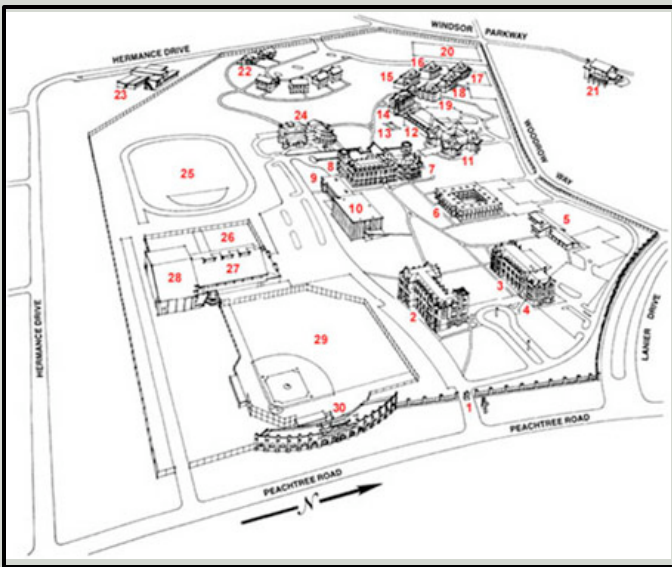

LUKESPORTS

Atlanta:

Sports league for charter schools providing soccer, flag football, basketball and cheerleading.

Directions to Oglethorpe University | 4484 Peachtree Road NE, Atlanta, GA 30319

Take I-85 North from Atlanta:

- Take Exit 89 - North Druid Hills Road.
- Head west, (Turning Left off of the ramp)
- Go approximately 2 miles on North Druid Hills Road.
- **Note: North Druid Hills Road bears off to the right after the third traffic light.**
- When you reach Peachtree Road, turn right and head north on Peachtree Road for 1 mile.
- Oglethorpe University will be on your left.

LUKESPORTS – SOCCER FIELD #20 / LUKESPORTS - BASKETBALL GYM DOROUGH FIELD HOUSE #27

By MARTA:

- Oglethorpe University is conveniently located one mile north of the Brookhaven MARTA train station on Peachtree Road. The Brookhaven MARTA stop (labeled **NE-8** on MARTA maps) is located on MARTA's "Northeast" line and may require a change of trains at the Lindbergh station. Taxis are usually available, or you can transfer to the #25 bus line.